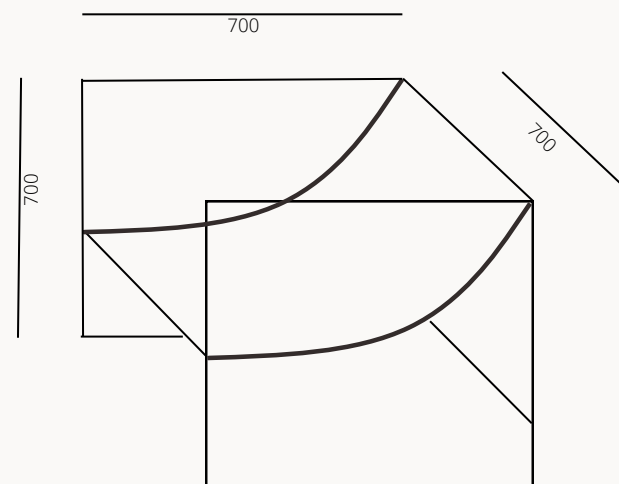

COCO CHAIR

K2123270

KOLMO STUDIO, 2023

EN

MATERIALS
Steel, Leather
FINISHES

Body
Steel (bronze colour), Leather

SPECIFICATIONS (UE)
700 X 700 X 700 mm
19 Kg

ES

MATERIALES
Metal, cuero
ACABADOS

Cuerpo
Metal, (color Bronce) , Cuero

ESPECIFICACIONES (UE)
700 X 700 X 700 mm
19 Kg