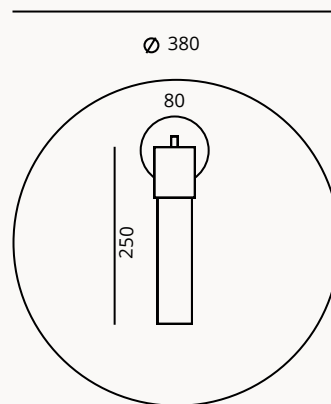

EN

MATERIALS

Filita Stone, Glass, Brass

FINISHES

Tulip

Glass, Steel Matt Black & Gold
Steel Matt White & Gold

SPECIFICATIONS

E27 LED 4W (included)
Dimmable, warm white

ENERGY LABEL

CE ENEC RoHS ErP
230 V, 50 Hz

ES

MATERIALES

Piedra Filita, Cristal, Latón

ACABADOS

Tulipa

Cristal, Metal Negro Mate
Metal Mate Blanco & Dorado

ESPECIFICACIONES (UE)

E27 LED 4W (incluido)
Regulable, luz cálida

ETIQUETA ENERGÉTICA

CE ENEC RoHS ErP
230 V, 50 Hz