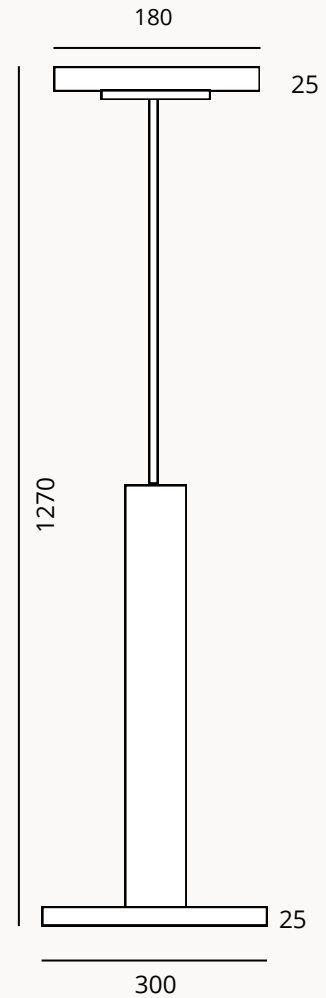

AMELIA

K212380

EN

MATERIALS

Spanish Limestone (Campaspero),
Beech wood, Brass

FINISHES

Base

Spanish Limestone (Campaspero)

Body

Brass, Spanish Limestone (Campaspero)

Tulip

Alabaster

SPECIFICATIONS (UE)

Led strip 9W, 3000K (included),
Class II

warm white

Options: dimmable, UK Plug

ENERGY LABEL

230 V, 50 Hz