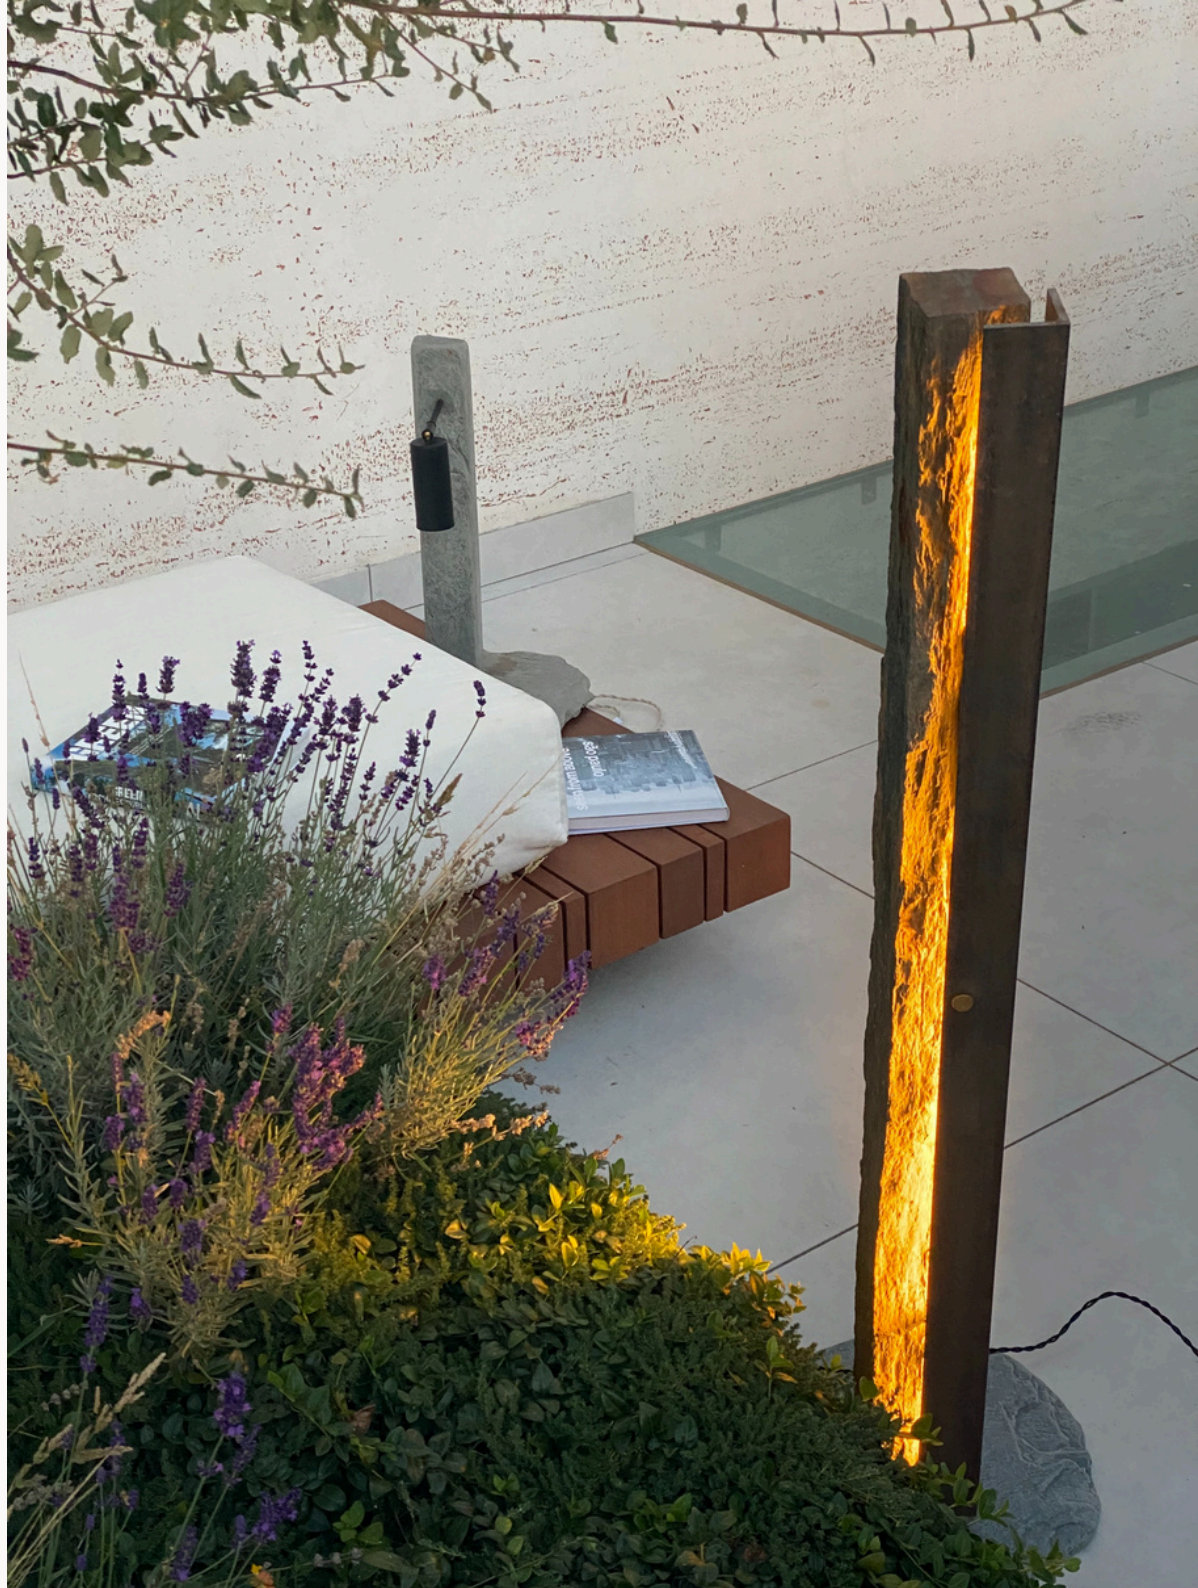

KOLMÖ

KOLMÖ