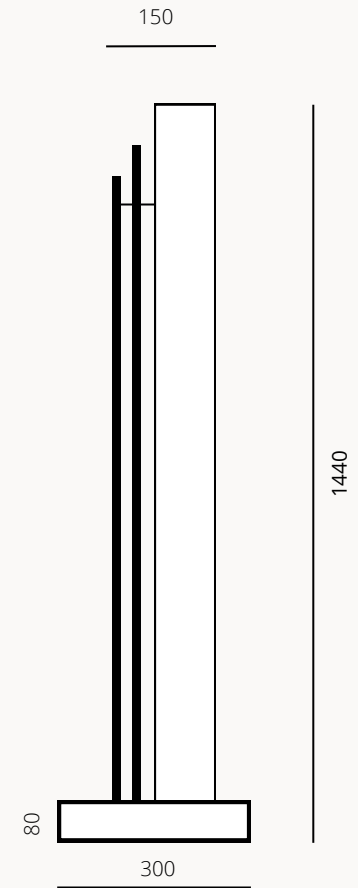

ENERGY LABEL

CE 
230 V, 50 Hz

CAPILLUM

K212320

TOWER

K212370

TOWER

K212370