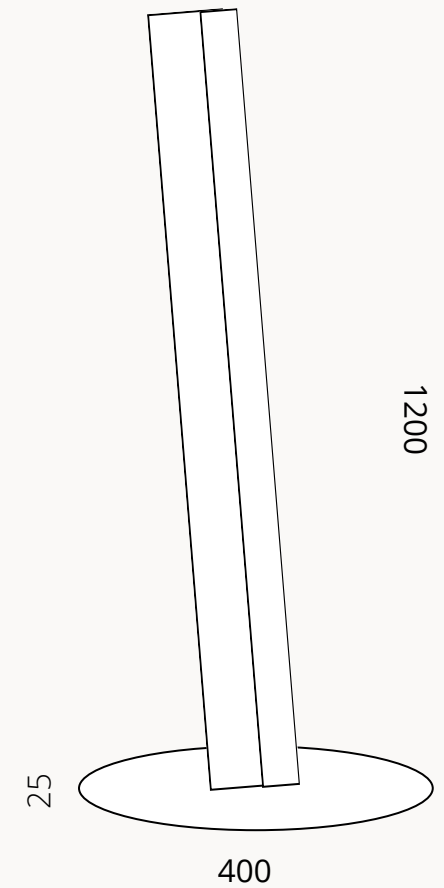

FARUM

K212360

EN

MATERIALS

Ferru Stone, corten steel

FINISHES

Base

Filita

Body

Filita, Ferru, Corten steel

Tulip

Corten Steel

SPECIFICATIONS (UE)

Led strip 12W, 3000K (included),
Class II, Warm White, Dimmable
Options: UK Plug

ENERGY LABEL

CE

230 V, 50 Hz