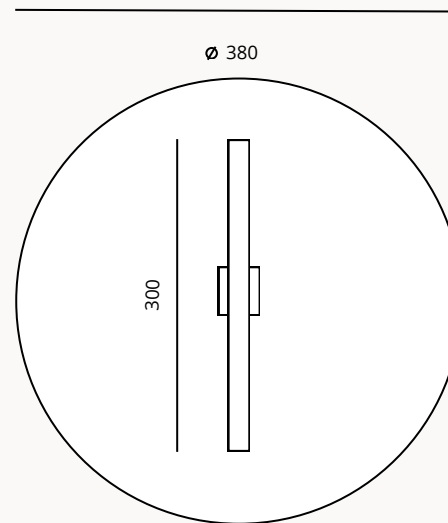

EN

MATERIALS

Spanish Slate (Filita), Glass

FINISHES

Tulip

Glass, Steel Matt Black & Gold
Steel Matt White & Gold

SPECIFICATIONS

S14 LED 5W Filament light bulb 3cmx30cm
(included) 220-240V 2700K
warm white, Dimmable

ENERGY LABEL

CE
230 V, 50 Hz