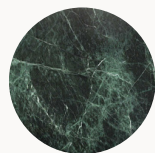

FINISHES

**GUATEMALA
GREEN MARBLE**