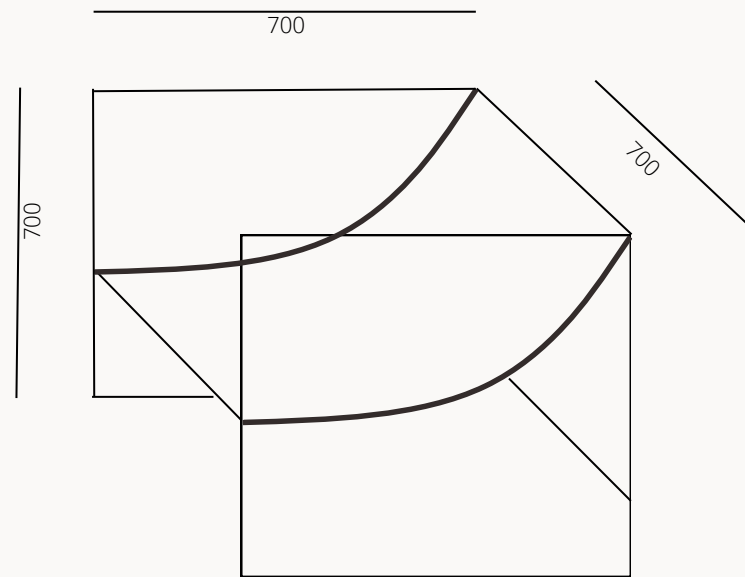

EN

MATERIALS

Steel, Leather

SPECIFICATIONS (UE)

700 X 700 X 700 mm

19 Kg

FINISHES

Body

Steel (bronze colour), Leather