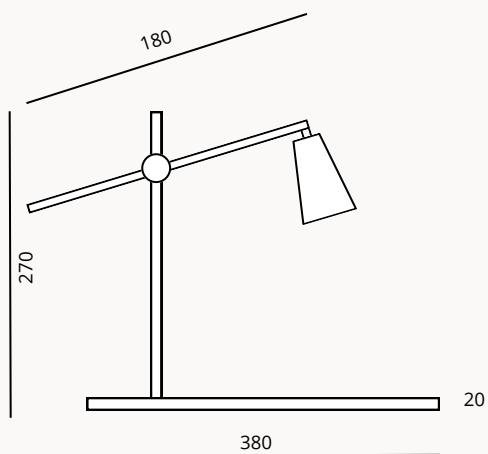

ALSHE

K201020