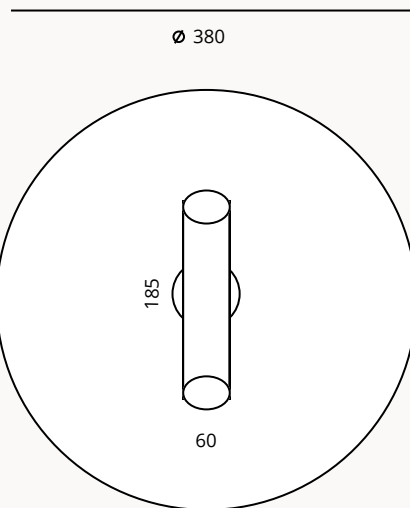

BERLIN

K223030

EN

MATERIALS

Spanish Slate (Filita), Steel

FINISHES

Tulip

Glass, Steel Matt Black

SPECIFICATIONS

G9 LEDs 3W 2700K (included) , Class I

Warm white

Options: Dimmable, UK Plug

ENERGY LABEL

CE

230 V, 50 Hz