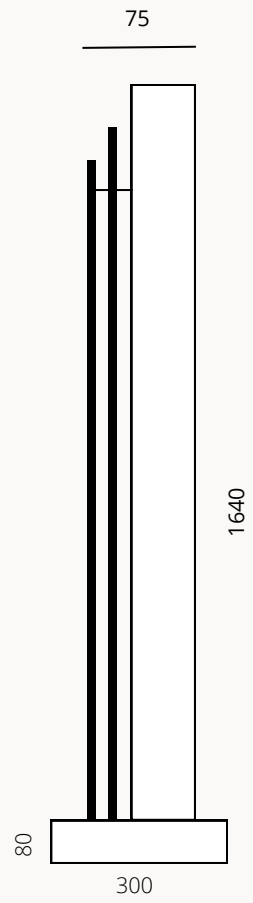

EN

MATERIALS

Spanish Limestone (Campaspero), Beech wood

FINISHES

Base

Spanish Limestone (Campaspero)

Body

Wood, Spanish Limestone (Campaspero)

Tulip

Beech wood

SPECIFICATIONS (UE)

Led strip 9W, 3000K (included), Class II

Warm White, Dimmable

Triac dimmer

RF control

programmable via app

Options: UK Plug

ENERGY LABEL

230 V, 50 Hz