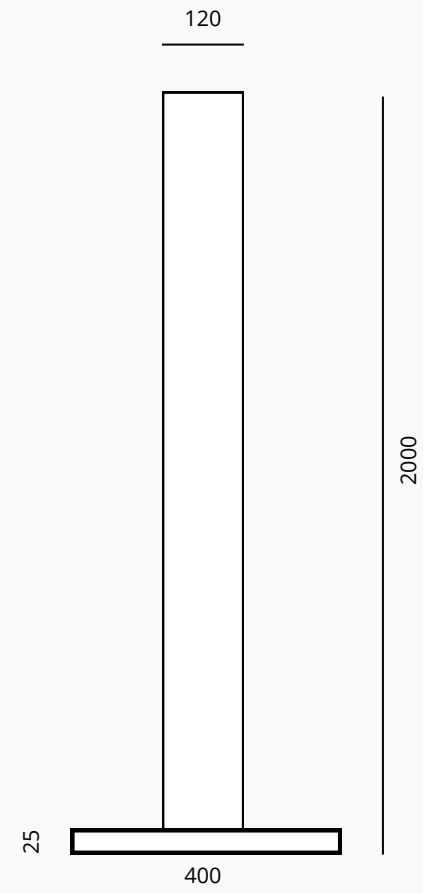

EN

MATERIALS

Spanish Limestone (Campaspero)
Long pile fabric

FINISHES

Base
Spanish Limestone (Campaspero)
Body
Bress, Spanish Limestone (Campaspero)

Tulip
Long pile fabric,

SPECIFICATIONS (UE)

Led strip 9W, 3000K (included), Class II
warm white, dimmable
Options: UK Plug

ENERGY LABEL

CE
230 V, 50 Hz