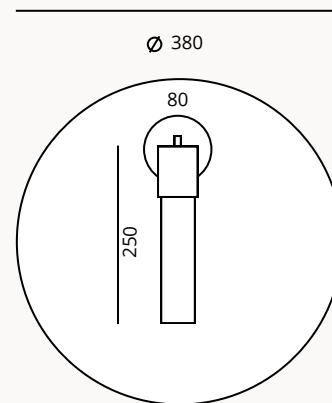

EN

MATERIALS

Spanish Slate (Filita),
Glass, Brass

FINISHES

Tulip
Glass, Steel Matt Black &
Gold
Steel Matt White & Gold

SPECIFICATIONS

E27 LED 4W (included)
Dimmable, warm white

ENERGY LABEL

CE
230 V, 50 Hz