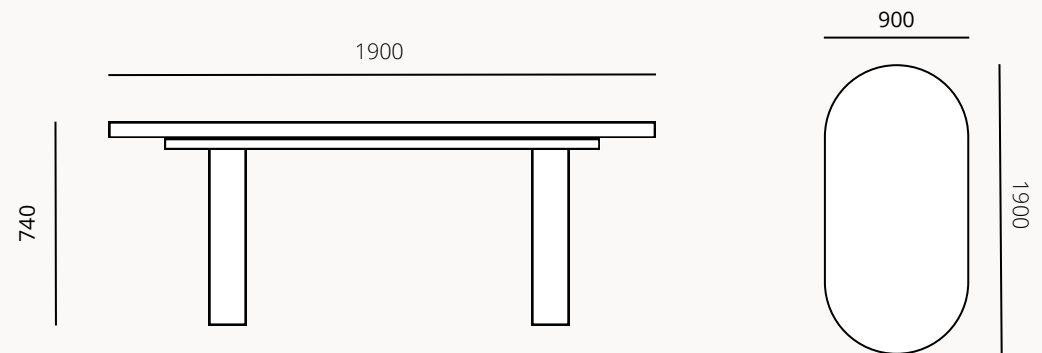

EN

MATERIALS

Spanish Limestone
Campaspero), poplar wood

Body

Stone, Steel, Wood

SPECIFICATIONS

MEASURES

1900 X 740 X 900
mm