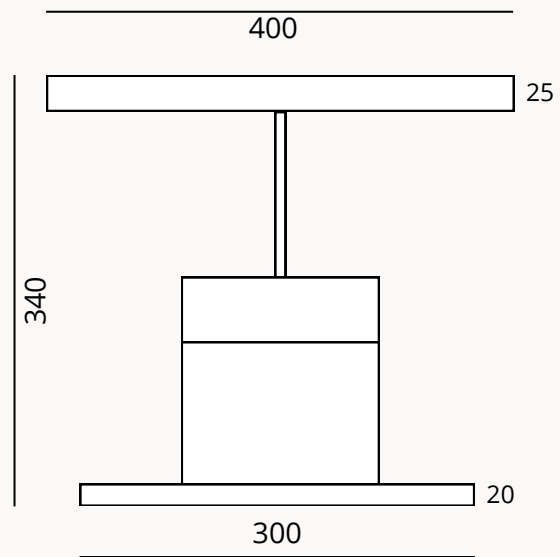

EN

MATERIALS

Spanish Limestone (Campaspero), Beech wood, Brass

FINISHES

Base

Spanish Limestone (Campaspero)

Body

Brass, Spanish Limestone (Campaspero)

Tulip

Beech wood

SPECIFICATIONS (UE)

Led strip 9W, 3000K (included), Class II

Warm white

Options: Dimmable, UK Plug

ENERGY LABEL

CE 230 V, 50 Hz

FINISHES

**GUATEMALA
GREEN MARBLE**

LIMESTONE

BLACK MARBLE

WHITE MARBLE