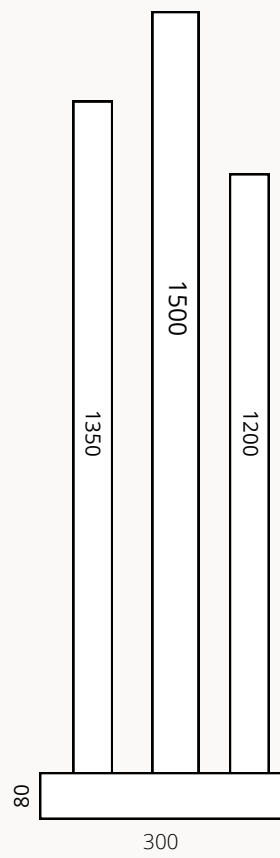

TOWN

K212400

EN

MATERIALS

Spanish Limestone (Campaspero), Beech wood

FINISHES

Base

Spanish Limestone (Campaspero)

Body

Wood, Spanish Limestone (Campaspero)

Tulip

Beech wood

SPECIFICATIONS (UE)

Led strip 9W, 3000K (included), Class II

Warm White, Dimmable

Triac dimmer

RF control

programmable via app

Options: UK Plug

ENERGY LABEL

CE RoHS Recycle Energy

230 V, 50 Hz