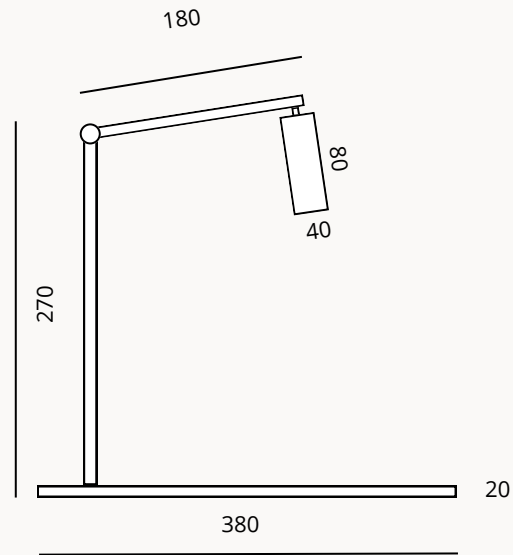

EN

MATERIALS

Spanish Slate (Filita), Brass

FINISHES

Base

Spanish Slate (Filita)

Body

Brass (steel)

Tulip

Brass

SPECIFICATIONS (UE)

GU 10 Led 3W, 3000K (included), Class II

Warm white

Options: Dimmable, UK Plug

ENERGY LABEL

CE RoHS RECP

230 V, 50 Hz