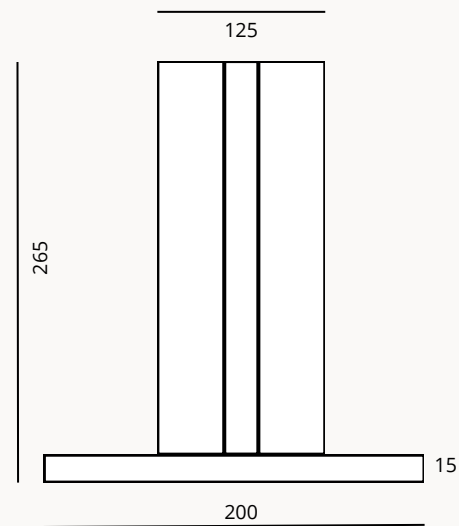

EN

MATERIALS

Alabaster, marble, Beech wood

FINISHES

Base

Marble

Body

Alabaster, Beech wood

Tulip

Alabaster, Beech wood

SPECIFICATIONS (UE)

Led strip 9W, 3000K (included), Class II

Warm white

Options: Dimmable, UK Plug

ENERGY LABEL

230 V, 50 Hz