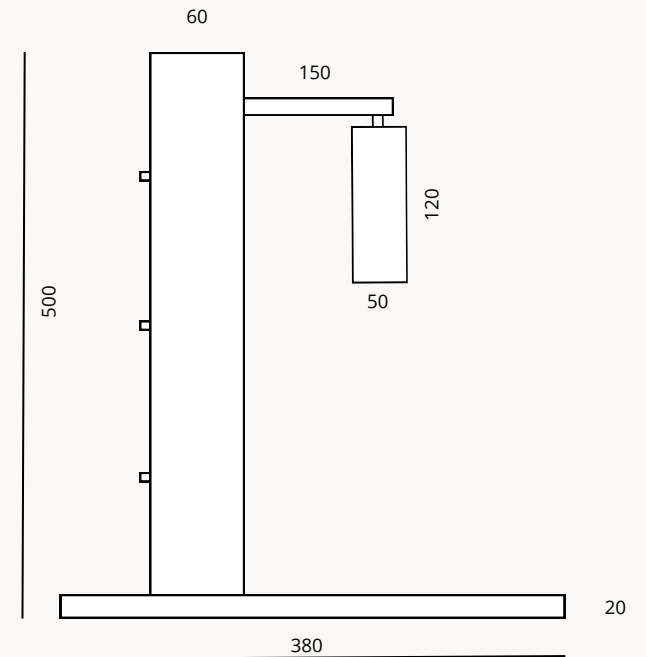

IREN

K201050

EN

MATERIALS

Spanish Slate (Filita), metal

FINISHES

Base

Spanish Slate (Filita)

Body

Spanish Slate (Filita)

Tulip

Black metal

SPECIFICATIONS (UE)

GU 10 Led 3W, 3000K (included), Class II

Warm white

Options: Dimmable, UK Plug

ENERGY LABEL

230 V, 50 Hz