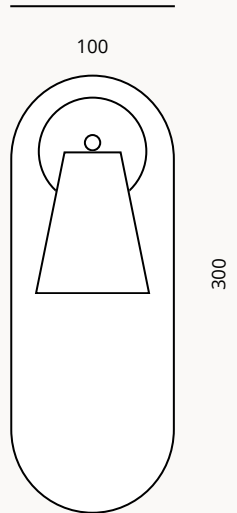

BOCELLI

K223080