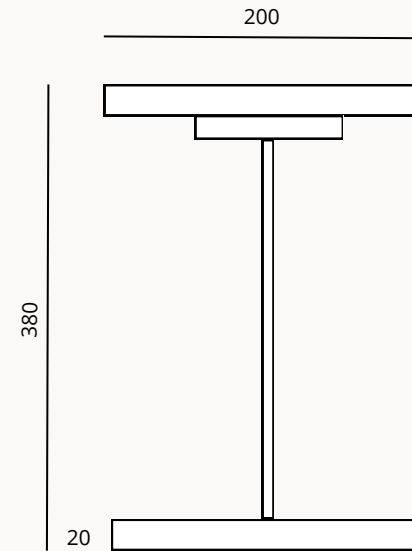

EN

MATERIALS

Alabaster, Travertine marble, Bress

FINISHES

Base
Travertino

Body
Bress (steel)

Tulip
Alabaster

SPECIFICATIONS (UE)

Led 9W, 3000K (included), Class II
Warm white
Options: Dimmable, UK Plug

ENERGY LABEL

CE
230 V, 50 Hz