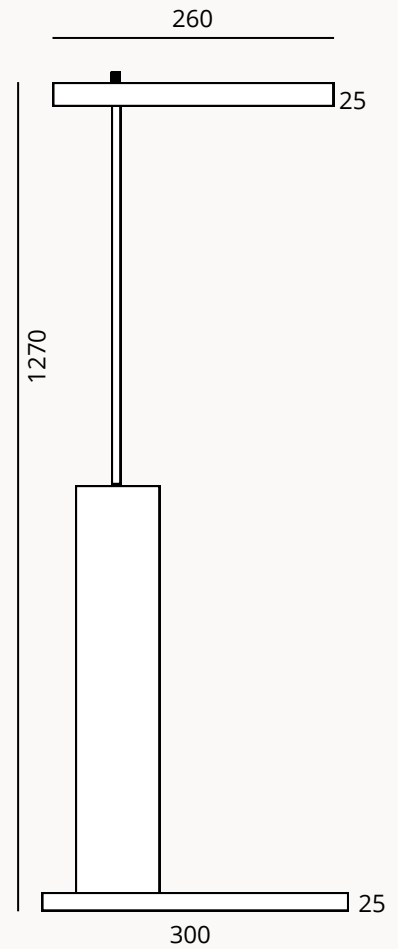

EN

MATERIALS

Spanish Limestone (Campaspero),
Beech wood, Brass

FINISHES

Base

Spanish Limestone (Campaspero)

Body

Spanish Limestone (Campaspero)

Tulip

Beech wood

SPECIFICATIONS (UE)

Led strip 9W, 3000K (included), Class II
warm white

Options: dimmable, UK Plug

ENERGY LABEL

230 V, 50 Hz