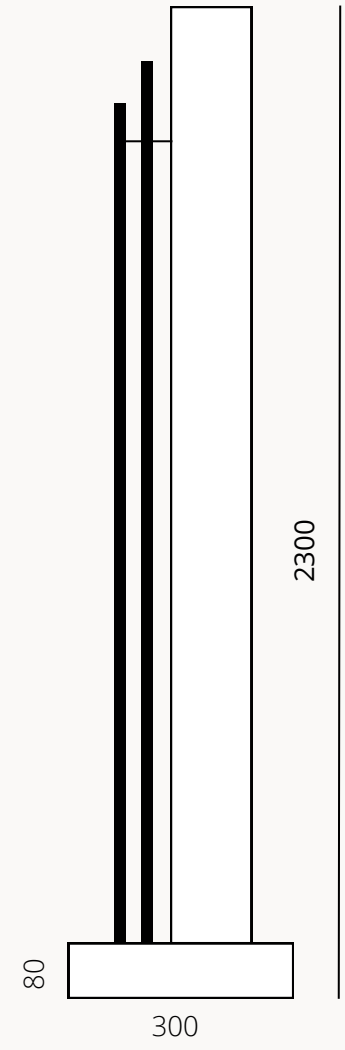

NUMA

K212450

EN

MATERIALS

Spanish Limestone (Campaspero),
Beech wood

FINISHES

Base

Spanish Limestone (Campaspero)

Body

Beech wood, Spanish Limestone
(Campaspero)

Tulip

Beech wood

SPECIFICATIONS (UE)

Led strip 9W, 3000K (included), Class II
Warm White, Dimmable

Triac dimmer

RF control

programmable via app

Options: UK Plug

ENERGY LABEL

230 V, 50 Hz