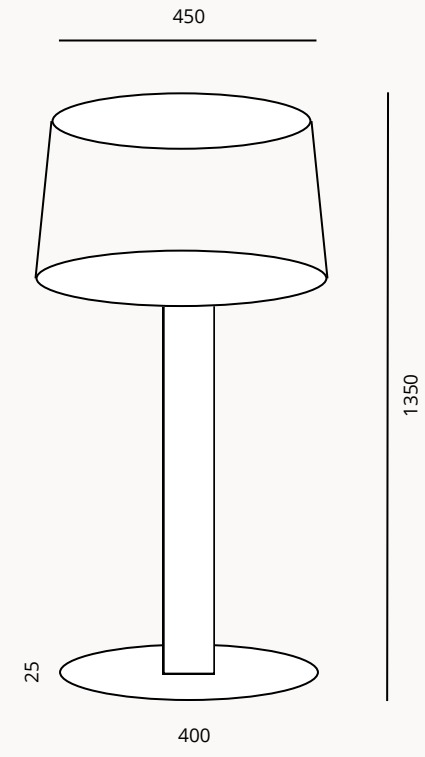

EN

MATERIALS

Ferru Stone, Filita stone

FINISHES

Base

Filita

Body

Filita, Ferru,

Tulip

fabric

SPECIFICATIONS (UE)

Led strip 7 W, 2700 K (included), Class II
Warm White, Dimmable
Options: UK Plug

ENERGY LABEL

230 V, 50 Hz