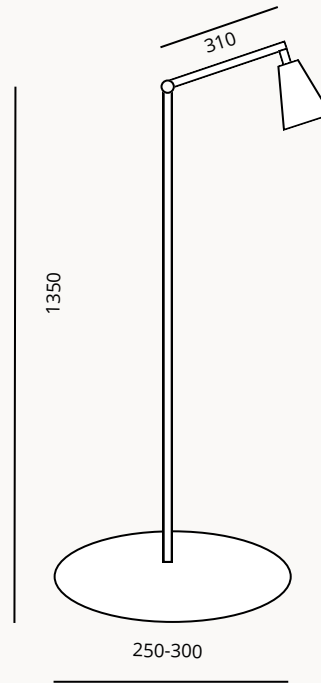

AIRE

k212420

EN

MATERIALS
Stone, Bress

FINISHES
Base
Marble
Body
Bress (steel)

Tulip
Bress

SPECIFICATIONS (UE)
GU 10 Led 3W, 3000K (included), Class II
Warm White, Dimmable
Options: UK Plug

ENERGY LABEL
CE
230 V, 50 Hz