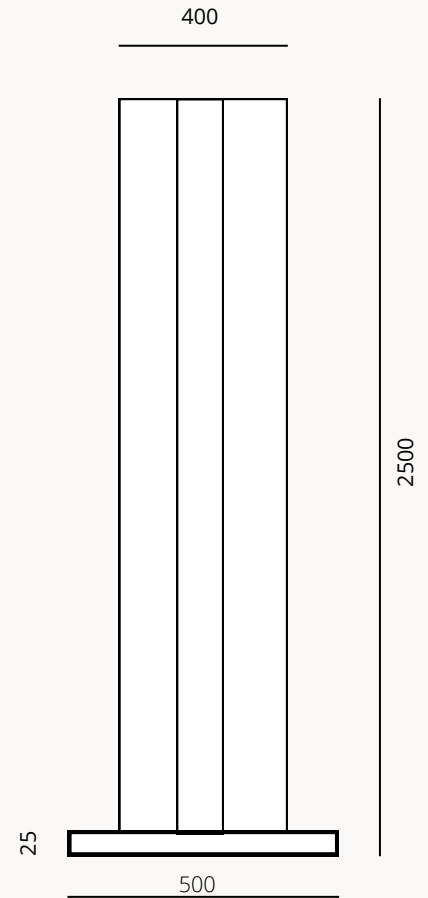

FLOOR

Lamps

TENNEN

k212310

EN

MATERIALS

Ferru Stone, corten steel

FINISHES