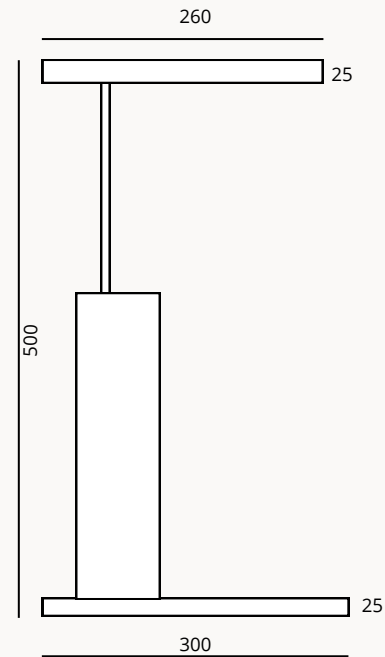

EN

MATERIALS

Spanish Limestone (Campaspero),
Beech wood, Bress

FINISHES

Base

Spanish Limestone (Campaspero)

Body

Bress, campaspero

Tulip

Beech wood

SPECIFICATIONS (UE)

Led strip 9W, 3000K (included), Class II
warm white

Options: dimmable, UK Plug

ENERGY LABEL

230 V, 50 Hz